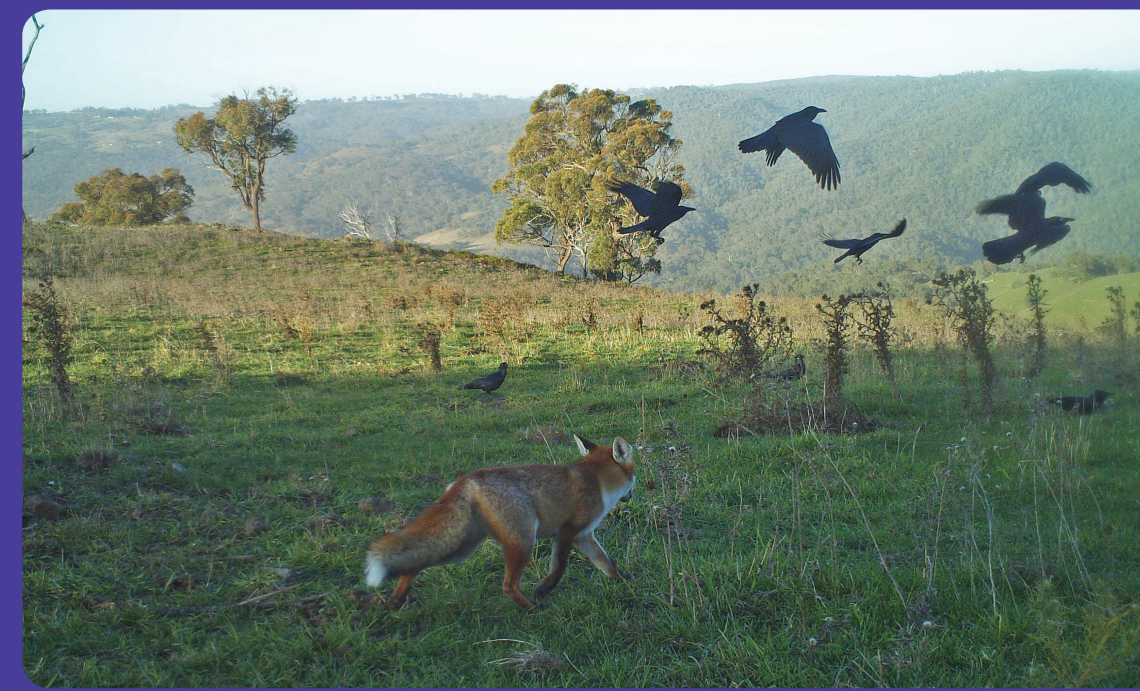

# Who's living on my land?

## Landholders ask: "Who's living on my land?"

**Engaging Private Landholders with Nature:** NPA's citizen science project helps private landholders answer the question "Who's living on my land?" by loaning out infrared cameras and providing them with skills to conduct wildlife surveys on their property.

“ I felt like dancing especially when I saw the photographs of what else was snapped nearby. But that bloody feral cat has to go. ”

– Penrose workshop participant, 2016.

### A picture says a thousand words

**Cameras** are a valuable tool for community engagement in regions where there is low participation with conservation initiatives.

**Photographs** are great tools for species identification and for creating a sense of custodianship.